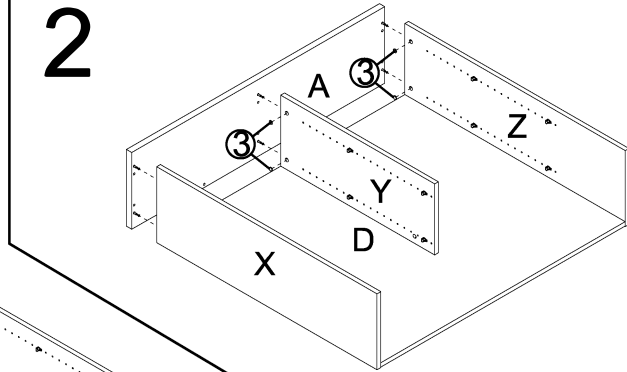

ASSEMBLY INSTRUCTIONS

1200W Hutches

pin	6x35	1	17PCS
CAM		2	17PCS
Cam Cover		3	17PCS
Bolt Minifix		4	16PCS
Bracket		5	4PCS
Screw	4x16	6	16PCS

ASSEMBLY INSTRUCTIONS

1800W Hutches

pin	6x35		1	22PCS
CAM			2	22PCS
Cam Cover			3	22PCS
Bolt Minifix			4	24PCS
Bracket			5	4PCS
Screw	4x18		6	16PCS
