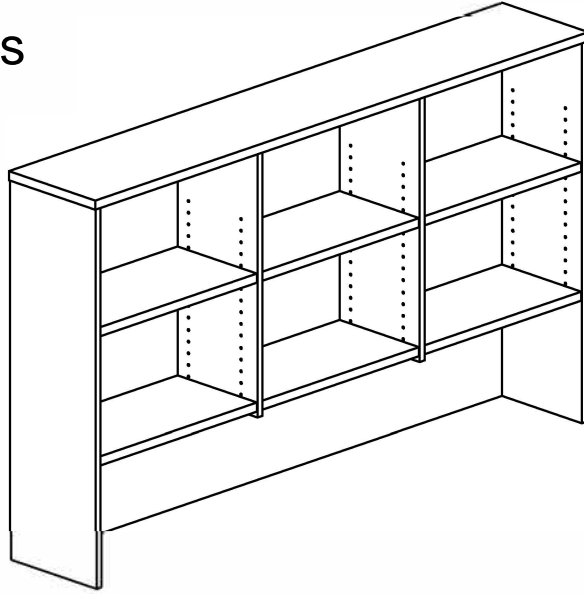

ASSEMBLY INSTRUCTIONS

1200W Hutches

pin	6x35	1	17PCS
CAM		2	17PCS
Cam Cover		3	17PCS
Bolt Minifix		4	16PCS
Bracket		5	4PCS
Screw	4x16	6	16PCS

ASSEMBLY INSTRUCTIONS

1800W Hutches

pin	6x35		1	22PCS
CAM			2	22PCS
Cam Cover			3	22PCS
Bolt Minifix			4	24PCS
Bracket			5	4PCS
Screw	4x18		6	16PCS
