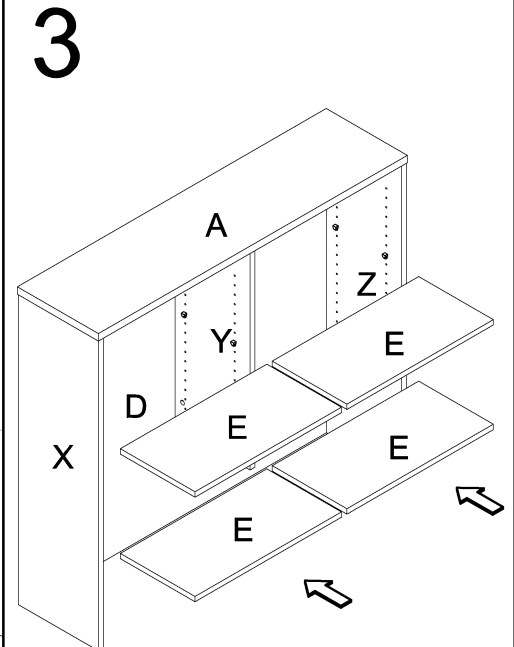

ASSEMBLY INSTRUCTIONS

1200W Hutches

pin	6x35	1	17PCS
CAM		2	17PCS
Cam Cover		3	17PCS
Bolt Minifix		4	16PCS
Bracket		5	4PCS
Screw	4x16	6	16PCS

ASSEMBLY INSTRUCTIONS

1800W Hutches

pin	6x35		1	22PCS
CAM			2	22PCS
Cam Cover			3	22PCS
Bolt Minifix			4	24PCS
Bracket			5	4PCS
Screw	4x18		6	16PCS
