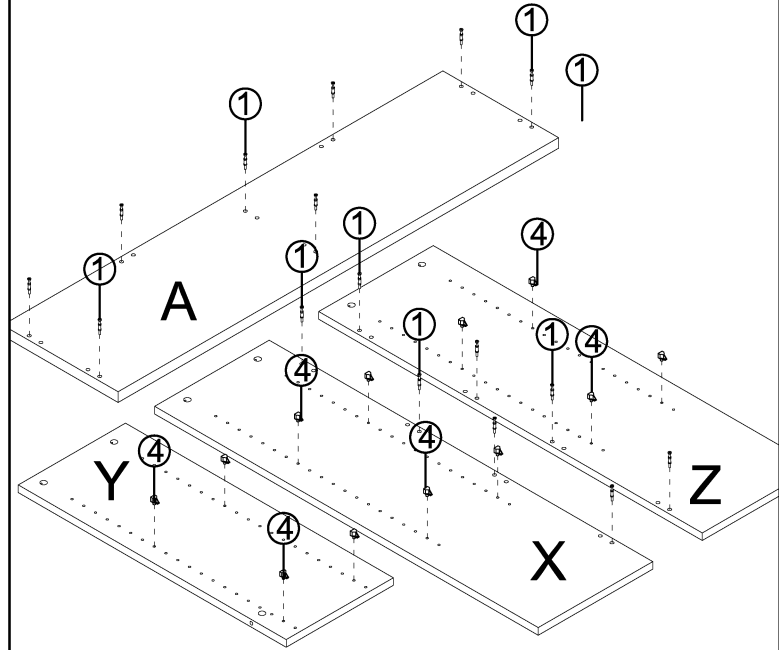

ASSEMBLY INSTRUCTIONS

1200W Hutches

pin	6x35	1	17PCS
CAM		2	17PCS
Cam Cover		3	17PCS
Bolt Minifix		4	16PCS
Bracket		5	4PCS
Screw	4x16	6	16PCS

ASSEMBLY INSTRUCTIONS

1800W Hutches

pin	6x35		1	22PCS
CAM			2	22PCS
Cam Cover			3	22PCS
Bolt Minifix			4	24PCS
Bracket			5	4PCS
Screw	4x18		6	16PCS
