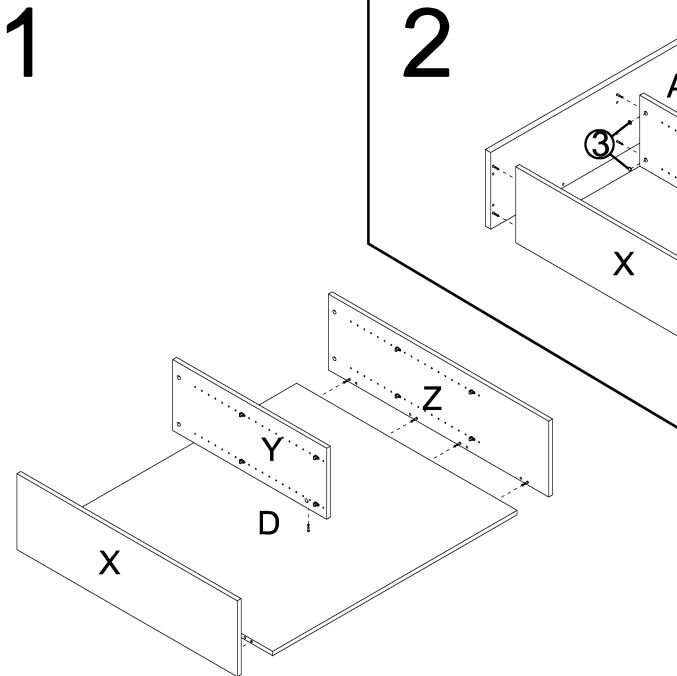

ASSEMBLY INSTRUCTIONS

1200W Hutches

pin	6x35	1	17PCS
CAM		2	17PCS
Cam Cover		3	17PCS
Bolt Minifix		4	16PCS
Bracket		5	4PCS
Screw	4x16	6	16PCS

ASSEMBLY INSTRUCTIONS

1800W Hutches

pin	6x35		1	22PCS
CAM			2	22PCS
Cam Cover			3	22PCS
Bolt Minifix			4	24PCS
Bracket			5	4PCS
Screw	4x18		6	16PCS
