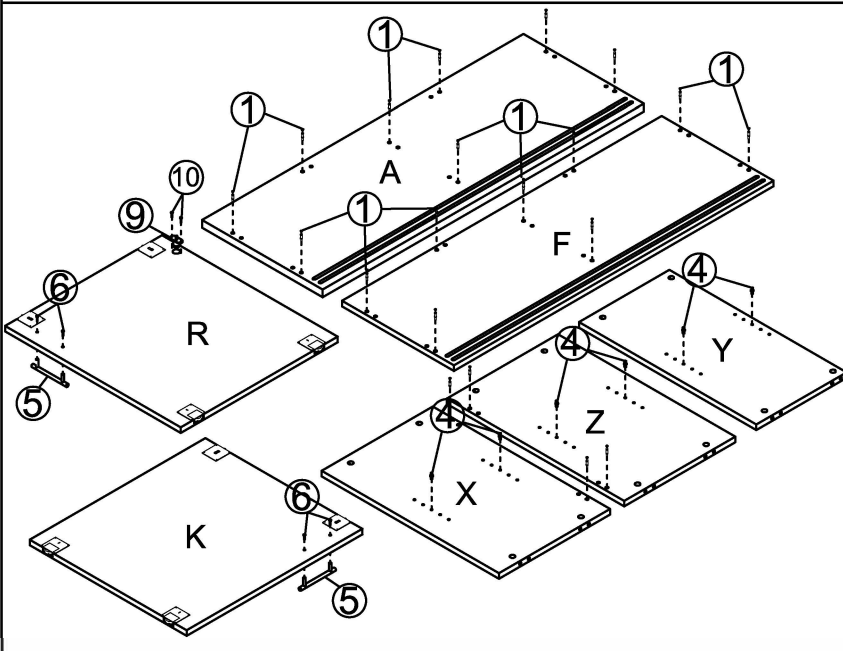

2

3

4

5

6

ASSEMBLY INSTRUCTIONS

1200W Credenza

pin 1 20PCS	6x35 2	CAM 20PCS
Cam Cover 3 20PCS	Bolt Nut 18H ₁ A φ6 4 8PCS	
T-Handle 5 2PCS	Screw 4x22 6 4PCS	
CUSHION 7 6PCS	Screw 4x30 8 6PCS	
LOCK 9 1PCS	Screw 3.5x13 10 2PCS	