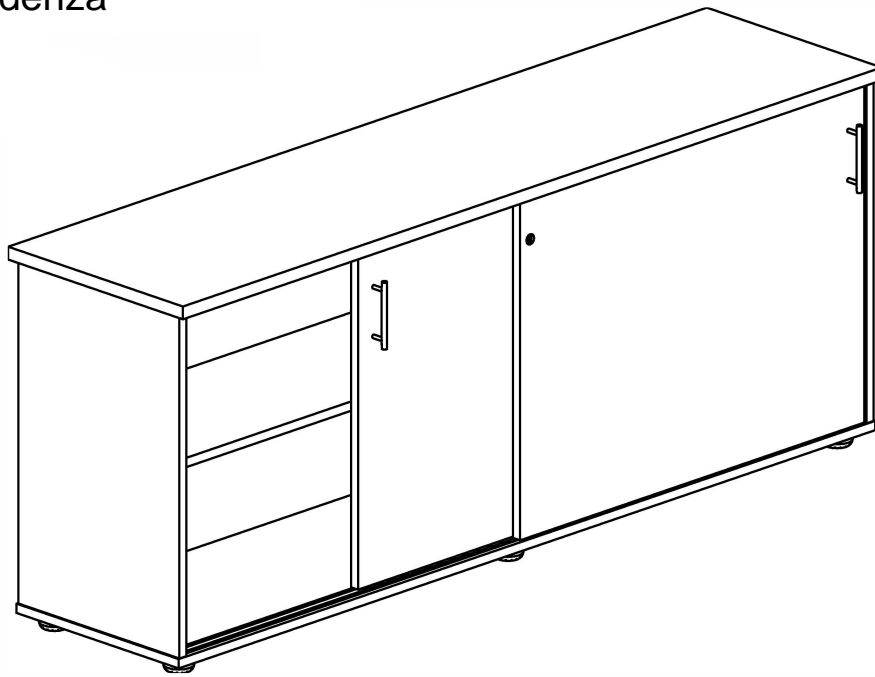

WARNING

- If parts are missing, broken, damaged or worn stop using the product until all repairs are made.
- Failure to follow these warnings could result in injury

ASSEMBLY INSTRUCTIONS

1800W Credenza

pin 1 24PCS	6x35 2	CAM 24PCS
Cam Cover 3 24PCS	Self Mixix 18H ₁ A ₁ ±0.5 4 8PCS	
T-Handle 5 2PCS	Screw 4x22 6 4PCS	
CUSHION 25H ₁ A ₁ ±0.5 7 6PCS	Screw 4x30 8 6PCS	
LOCK 9 1PCS	Screw 3.5x13 10 2PCS	