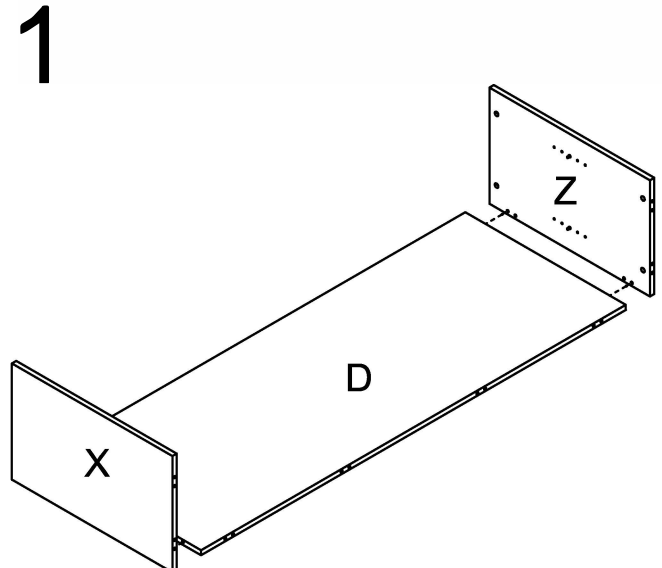

WARNING

- If parts are missing, broken, damaged or worn stop using the product until all repairs are made.
- Failure to follow these warnings could result in injury

ASSEMBLY INSTRUCTIONS

1800W Credenza

pin 1 24PCS	6x35 2	CAM 24PCS
Cam Cover 3 24PCS	Self Mixix 18H ₁ A ₁ ±0.5 4 8PCS	
T-Handle 5 2PCS	Screw 4x22 6 4PCS	
CUSHION 25H ₁ A ₁ ±0.5 7 6PCS	Screw 4x30 8 6PCS	
LOCK 9 1PCS	Screw 3.5x13 10 2PCS	