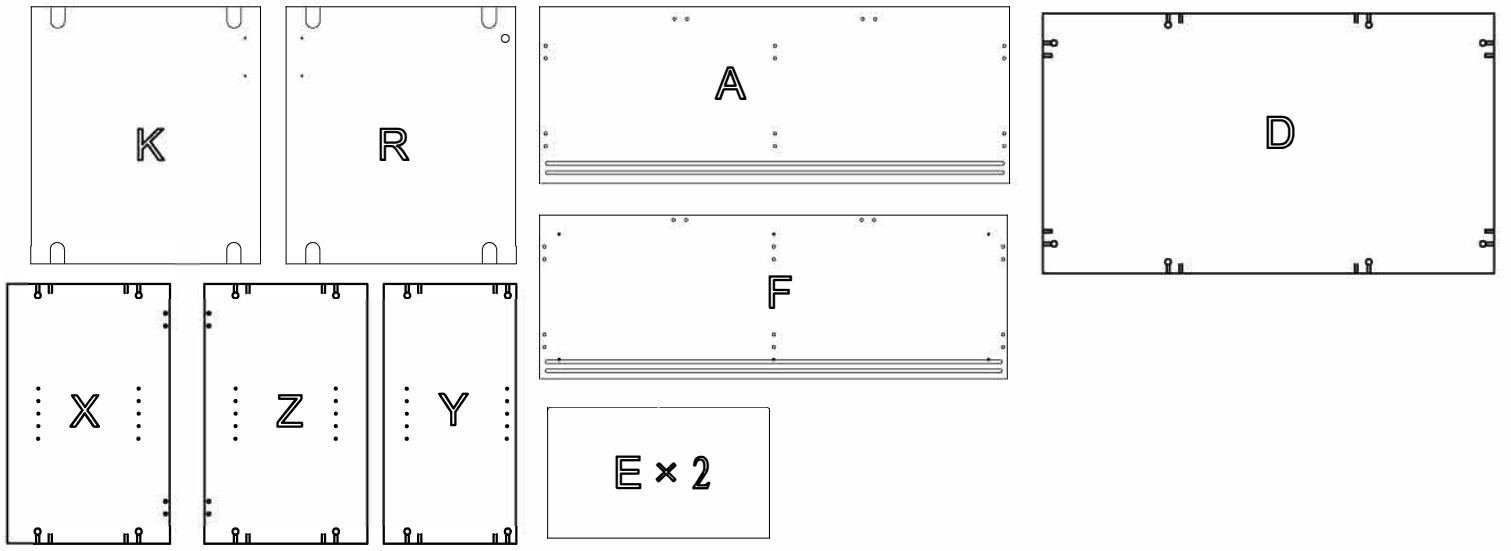

2

3

4

5

6

ASSEMBLY INSTRUCTIONS

1200W Credenza

pin 1 20PCS	6x35 2	CAM 20PCS
Cam Cover 3 20PCS	Bolt Nut 18H ₁ A φ6 4 8PCS	
T-Handle 5 2PCS	Screw 4x22 6 4PCS	
CUSHION 7 6PCS	Screw 4x30 8 6PCS	
LOCK 9 1PCS	Screw 3.5x13 10 2PCS	