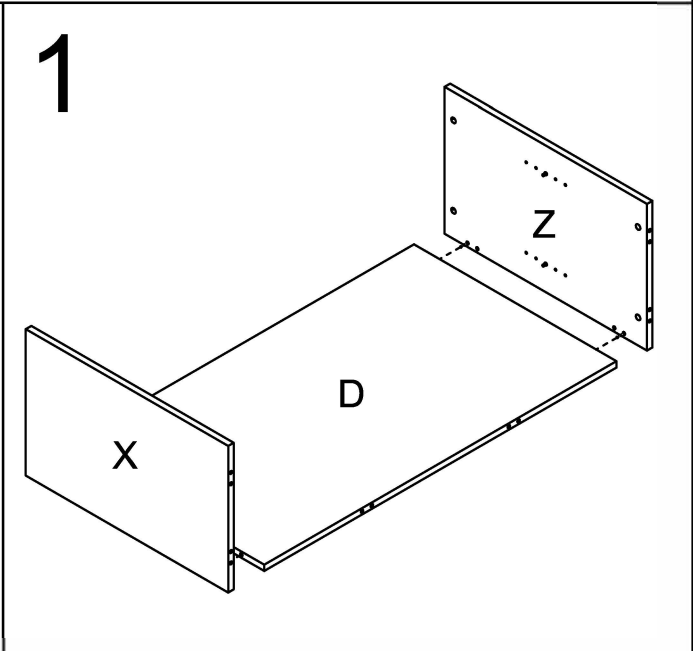

2

3

4

5

6

ASSEMBLY INSTRUCTIONS

1200W Credenza

pin 1 20PCS	6x35 2	CAM 20PCS
Cam Cover 3 20PCS	Bolt Nut 18H ₁ A φ6 4 8PCS	
T-Handle 5 2PCS	Screw 4x22 6 4PCS	
CUSHION 7 6PCS	Screw 4x30 8 6PCS	
LOCK 9 1PCS	Screw 3.5x13 10 2PCS	