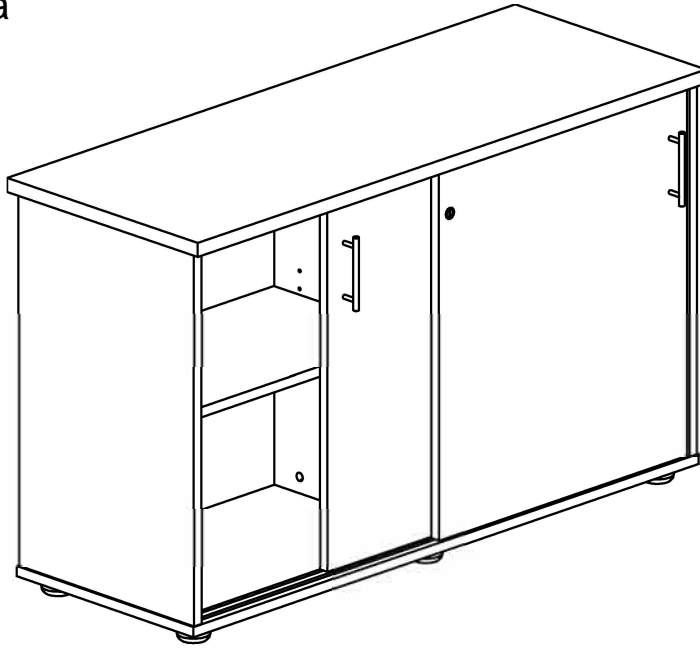

2

3

4

5

6

ASSEMBLY INSTRUCTIONS

1200W Credenza

pin 1 20PCS	6x35 2	CAM 20PCS
Cam Cover 3 20PCS	Bolt Nut 18H ₁ A φ6 4 8PCS	
T-Handle 5 2PCS	Screw 4x22 6 4PCS	
CUSHION 7 6PCS	Screw 4x30 8 6PCS	
LOCK 9 1PCS	Screw 3.5x13 10 2PCS	