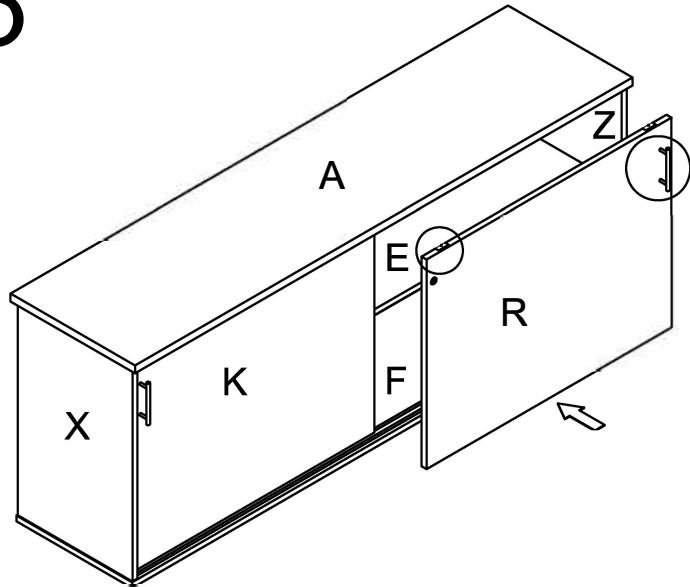

2

3

4

5

6

ASSEMBLY INSTRUCTIONS

1200W Credenza

pin 1 20PCS	6x35 2	CAM 20PCS
Cam Cover 3 20PCS	Bolt Nut 18H ₁ A φ6 4 8PCS	
T-Handle 5 2PCS	Screw 4x22 6 4PCS	
CUSHION 7 6PCS	Screw 4x30 8 6PCS	
LOCK 9 1PCS	Screw 3.5x13 10 2PCS	