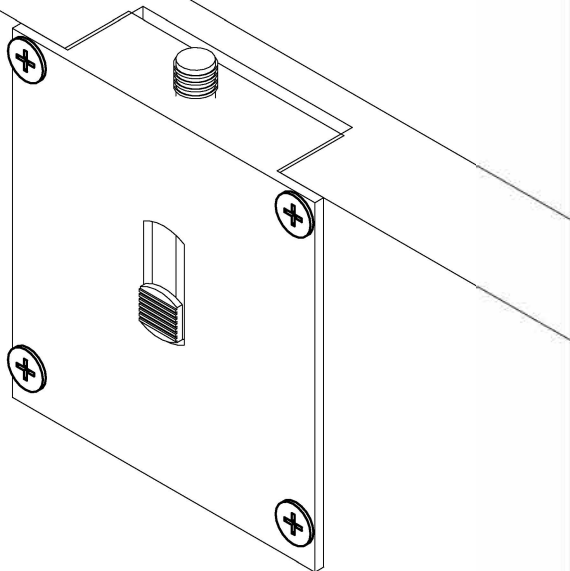

2

3

4

5

6

ASSEMBLY INSTRUCTIONS

1200W Credenza

pin 1 20PCS	6x35 2	CAM 20PCS
Cam Cover 3 20PCS	Bolt Nut 18H ₁ A φ6 4 8PCS	
T-Handle 5 2PCS	Screw 4x22 6 4PCS	
CUSHION 7 6PCS	Screw 4x30 8 6PCS	
LOCK 9 1PCS	Screw 3.5x13 10 2PCS	