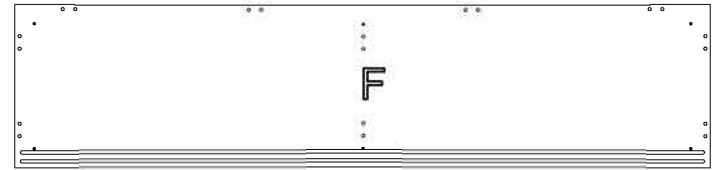

WARNING

- If parts are missing, broken, damaged or worn stop using the product until all repairs are made.
- Failure to follow these warnings could result in injury

ASSEMBLY INSTRUCTIONS

1800W Credenza

pin 1 24PCS	6x35 2	CAM 24PCS
Cam Cover 3 24PCS	Self Mixix 18H ₁ A ₁ ±0.5 4 8PCS	
T-Handle 5 2PCS	Screw 4x22 6 4PCS	
CUSHION 25H ₁ A ₁ ±0.5 7 6PCS	Screw 4x30 8 6PCS	
LOCK 9 1PCS	Screw 3.5x13 10 2PCS	