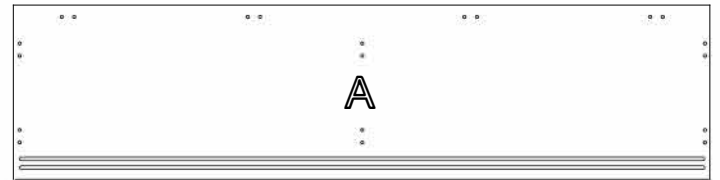

WARNING

- If parts are missing, broken, damaged or worn stop using the product until all repairs are made.
- Failure to follow these warnings could result in injury

ASSEMBLY INSTRUCTIONS

1800W Credenza

pin 1 24PCS	6x35 2	CAM 24PCS
Cam Cover 3 24PCS	Self Mixix 18H ₁ A ₁ ±0.5 4 8PCS	
T-Handle 5 2PCS	Screw 4x22 6 4PCS	
CUSHION 25H ₁ A ₁ ±0.5 7 6PCS	Screw 4x30 8 6PCS	
LOCK 9 1PCS	Screw 3.5x13 10 2PCS	