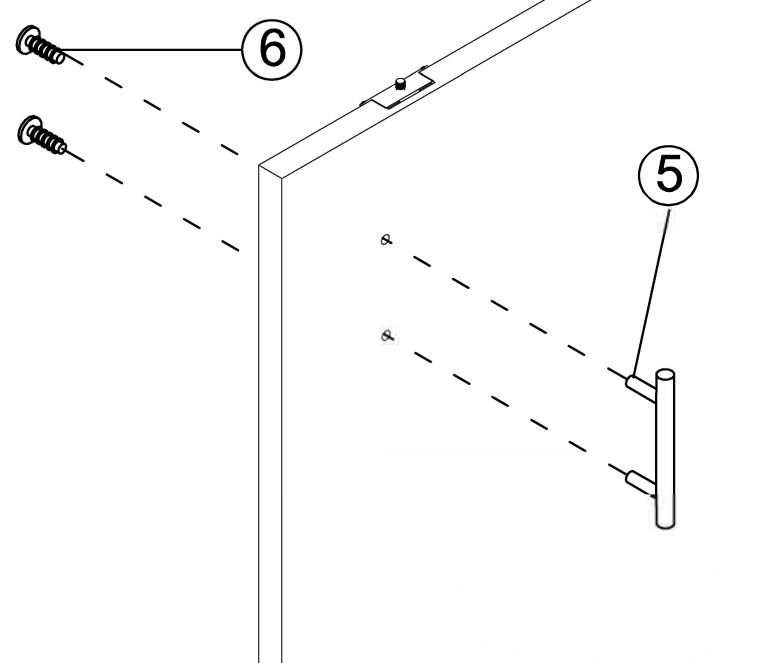

2

3

4

5

6

ASSEMBLY INSTRUCTIONS

1200W Credenza

pin 1 20PCS	6x35 2	CAM 20PCS
Cam Cover 3 20PCS	Bolt Nut 18H ₁ A φ6 4 8PCS	
T-Handle 5 2PCS	Screw 4x22 6 4PCS	
CUSHION 7 6PCS	Screw 4x30 8 6PCS	
LOCK 9 1PCS	Screw 3.5x13 10 2PCS	