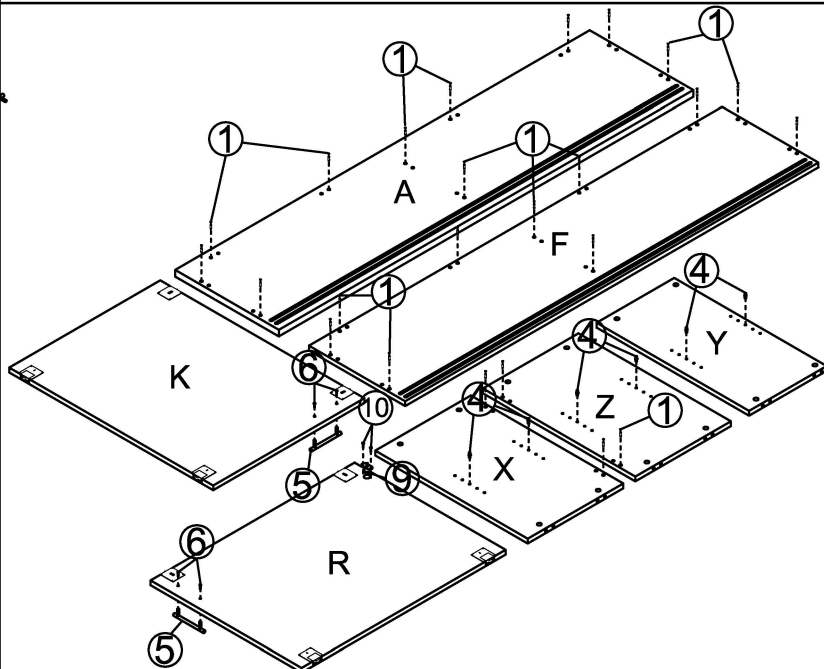

WARNING

- If parts are missing, broken, damaged or worn stop using the product until all repairs are made.
- Failure to follow these warnings could result in injury

ASSEMBLY INSTRUCTIONS

1800W Credenza

pin 1 24PCS	6x35 2	CAM 24PCS
Cam Cover 3 24PCS	Self Mixix 18H ₁ A ₁ ±0.5 4 8PCS	
T-Handle 5 2PCS	Screw 4x22 6 4PCS	
CUSHION 25H ₁ A ₁ ±0.5 7 6PCS	Screw 4x30 8 6PCS	
LOCK 9 1PCS	Screw 3.5x13 10 2PCS	