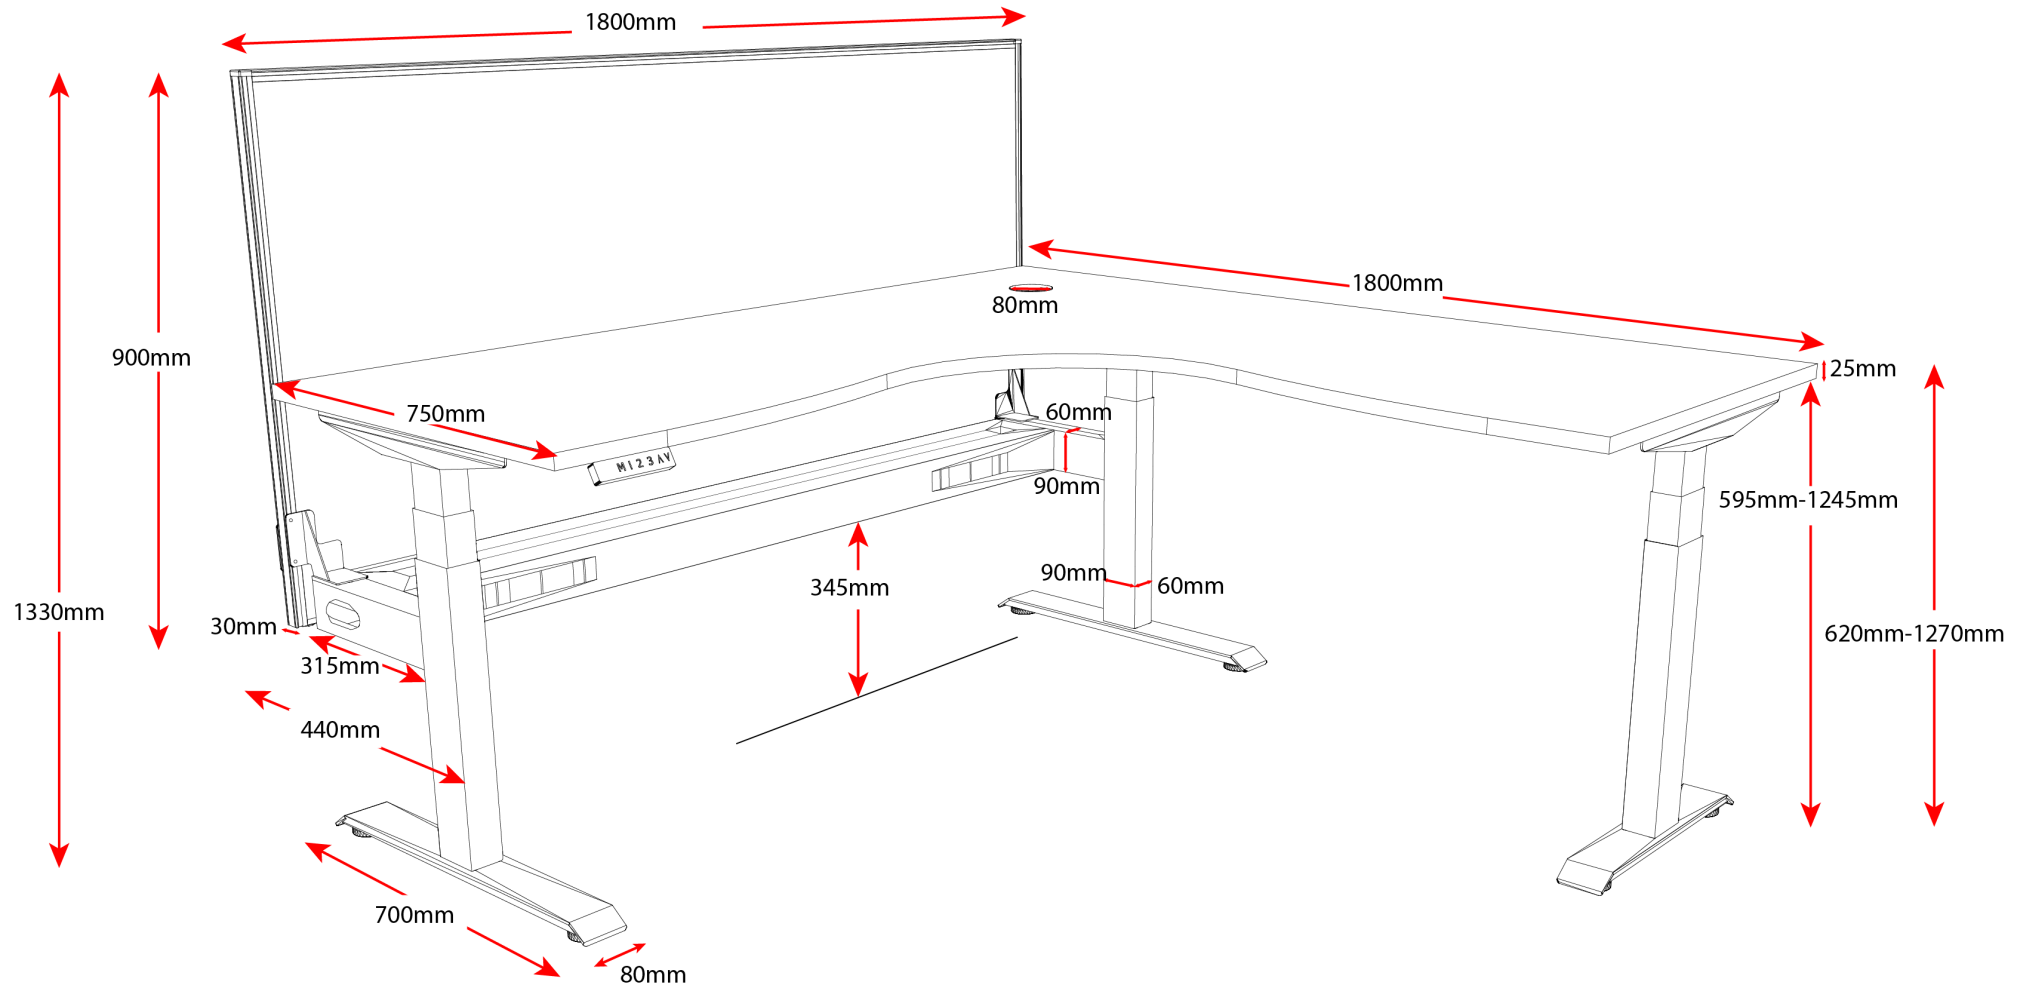

Rise Electric Height Corner Workstation
1800W x 1800W x 750D
Product Code: #06808

*Image shows with screen