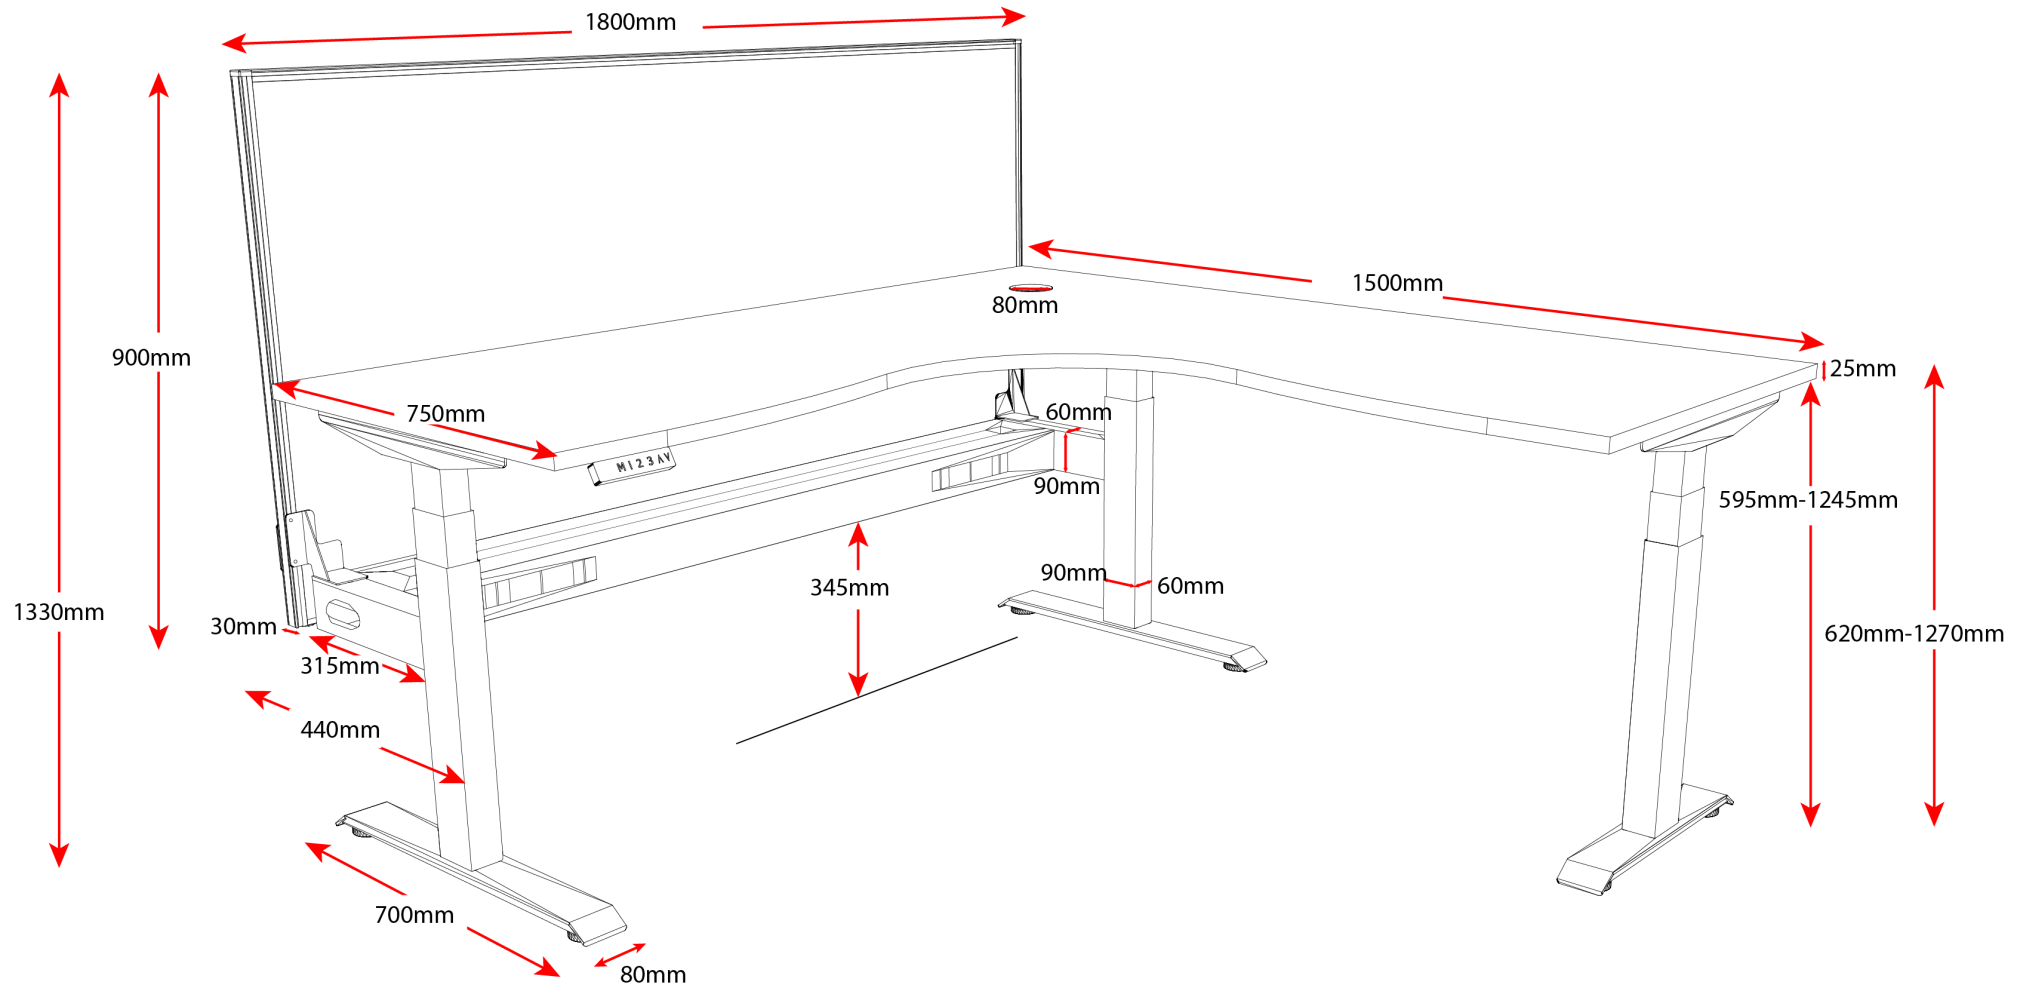

Rise Electric Height Corner Workstation  
1800W x 1500W x 750D  
Product Code: #06807

\*Image shows with screen