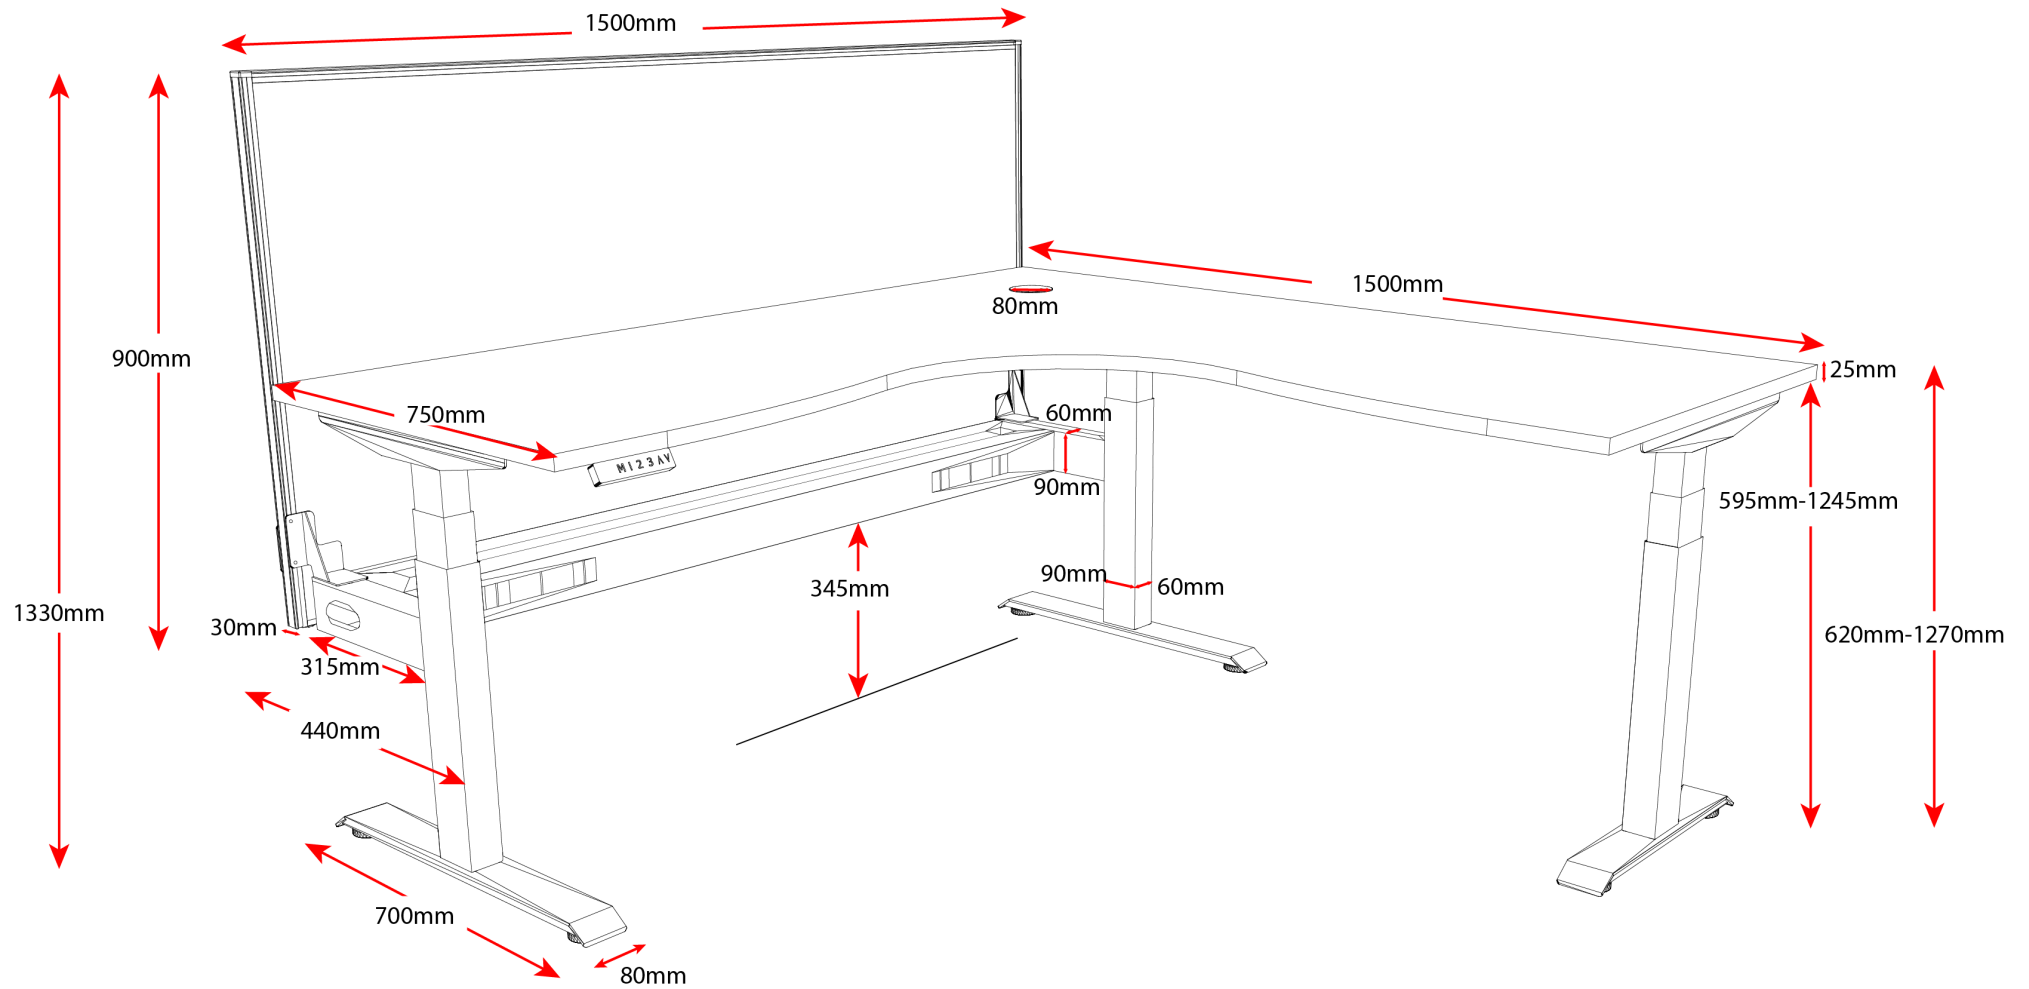

Rise Electric Height Corner Workstation  
1500W x 1500W x 750D  
Product Code: #06806

\*Image shows with screen