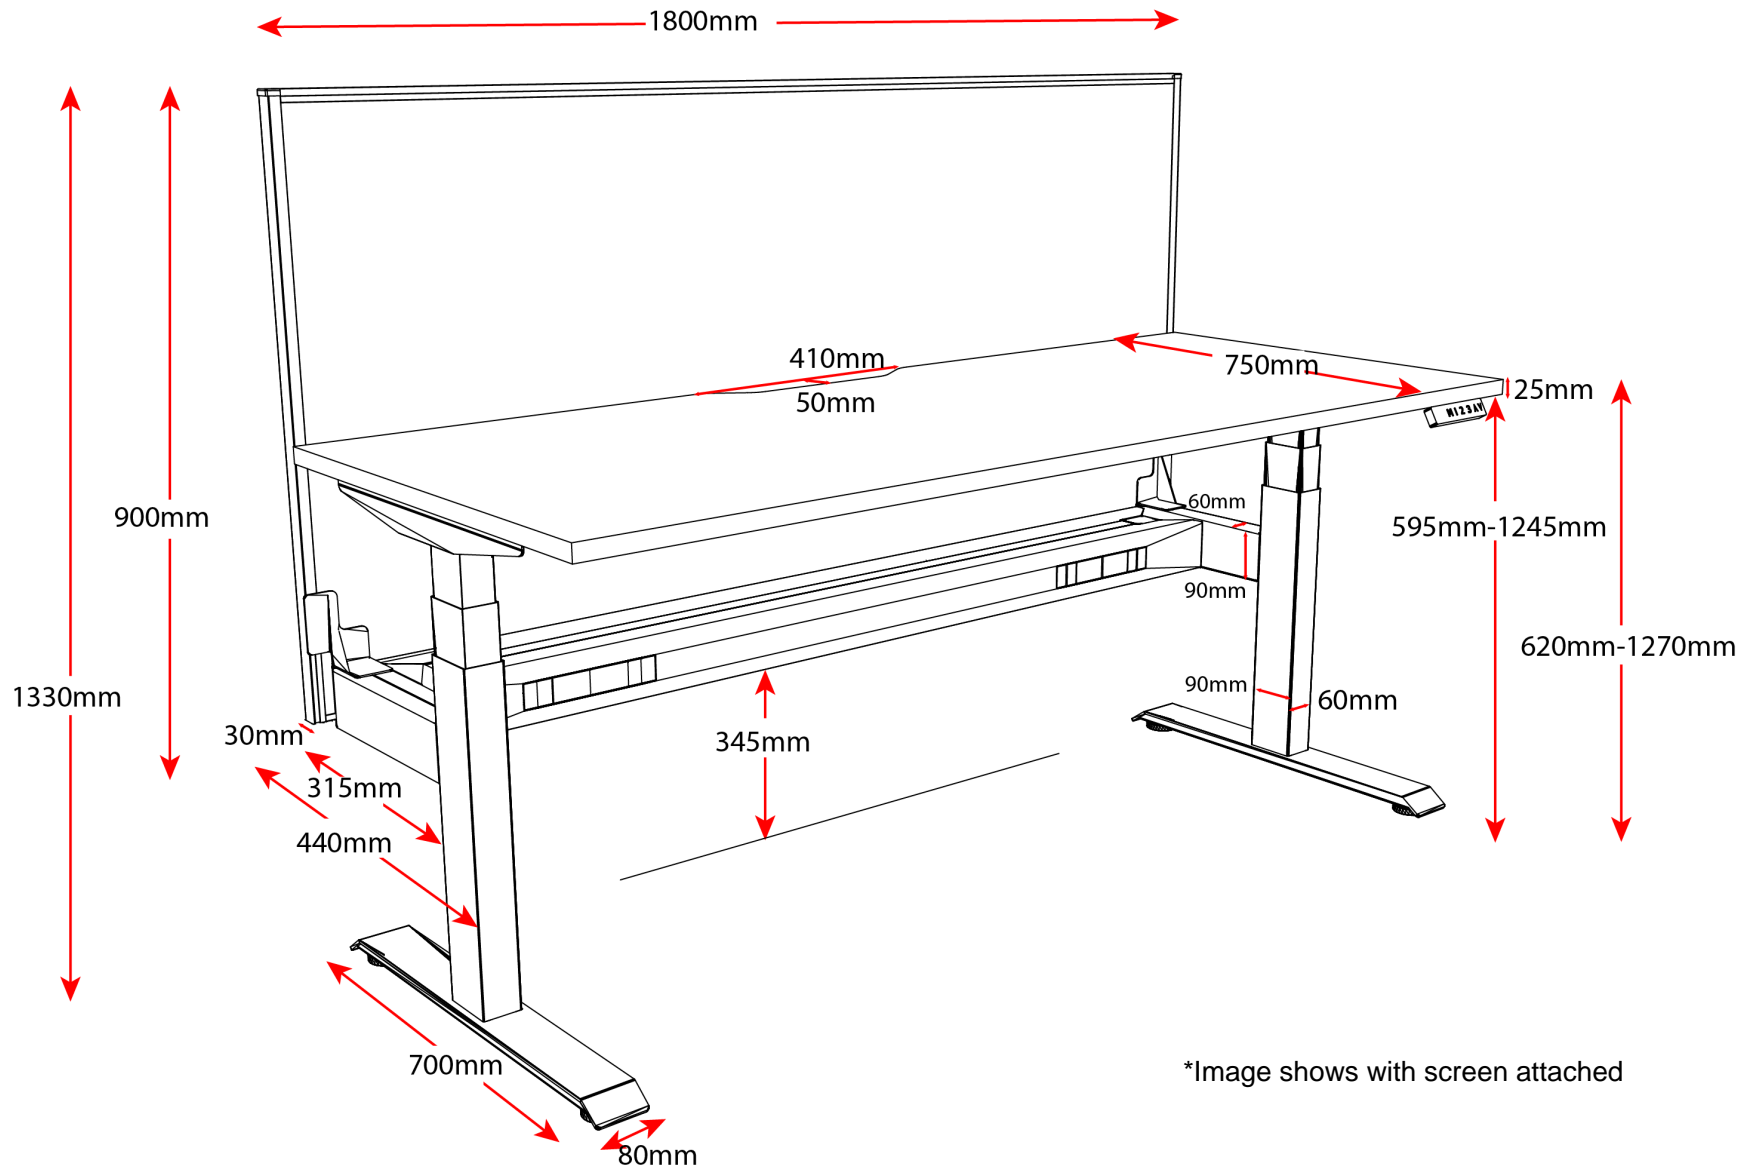

Rise Electric Height Hot Desk
1800W x 750D
Product Code: #06447

*Image shows with screen attached