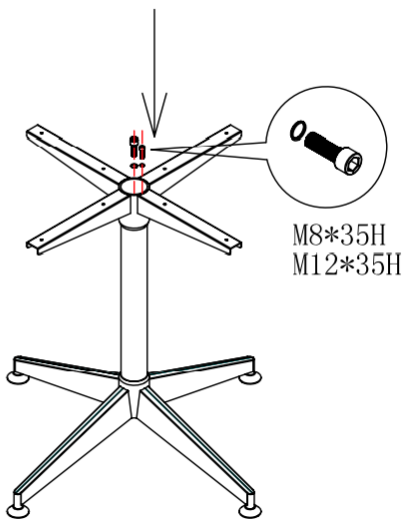

Oasis Round Table - Spider Base

Specifications:

- Stable 4 Star Base - Black Pole with Chrome Spider Base
- Adjustable Feet
- E0 Rated Melamine Board

Boxed Item - *Assembly Required*

5 YEAR
warranty

Product Code: #06163

WARNING

- If parts are missing, broken, damaged or worn stop using the product until all repairs are made.
- Failure to follow these warnings could result in serious Injury

Product Code: #06163
900 Round

Product Code: #06164
1200 Round

	M12*16H 2pcs		M8*16H 2pcs
	ø12*2H 2pcs		ø8*2H 2pcs
	M5*20H 8pcs		M8 1pcs
	M12 1pcs		ø16 1pcs

1

2

2