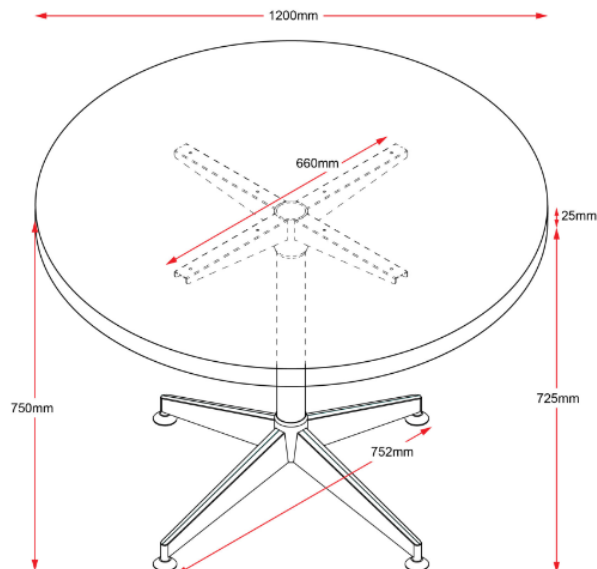

Oasis Round Table - Spider Base

Specifications:

- Stable 4 Star Base - Black Pole with Chrome Spider Base
- Adjustable Feet
- E0 Rated Melamine Board

Boxed Item - *Assembly Required*

5 YEAR
warranty

Product Code: #06163

900 Round

Product Code: #06164

1200 Round

Oasis Round Table - Spider Base

Assembly Instructions:

Time Required: 20 minutes

Tools Required: Screwdriver, Electric Drill, Pencil, Measuring tape/Ruler

*Tools are not included

Product Code: #06164
1200 Round

	M12*16H 2pcs		M8*16H 2pcs
	ø12*2H 2pcs		ø8*2H 2pcs
	M5*20H 8pcs		M8 1pcs
	M12 1pcs		ø16 1pcs

1

2

2