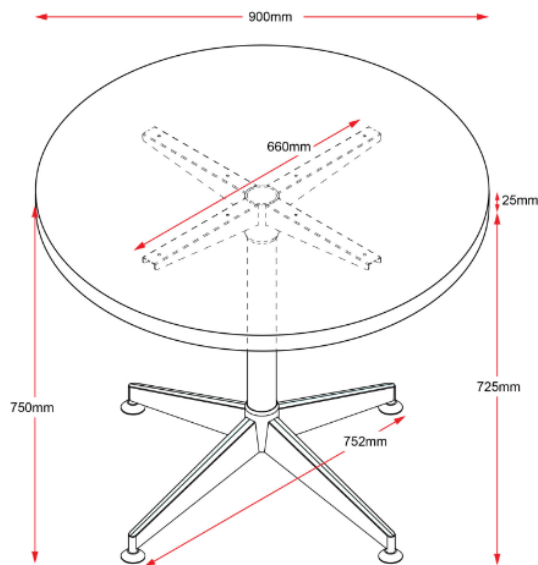

Oasis Round Table - Spider Base

Specifications:

- Stable 4 Star Base - Black Pole with Chrome Spider Base
- Adjustable Feet
- E0 Rated Melamine Board

Boxed Item - *Assembly Required*

5 YEAR
warranty

Product Code: #06163

900 Round

Product Code: #06164

1200 Round

Oasis Round Table - Spider Base

Assembly Instructions:

Time Required: 20 minutes

Tools Required: Screwdriver, Electric Drill, Pencil, Measuring tape/Ruler

*Tools are not included

Product Code: #06164
1200 Round

	M12*16H 2pcs		M8*16H 2pcs
	ø12*2H 2pcs		ø8*2H 2pcs
	M5*20H 8pcs		M8 1pcs
	M12 1pcs		ø16 1pcs

1

2

2