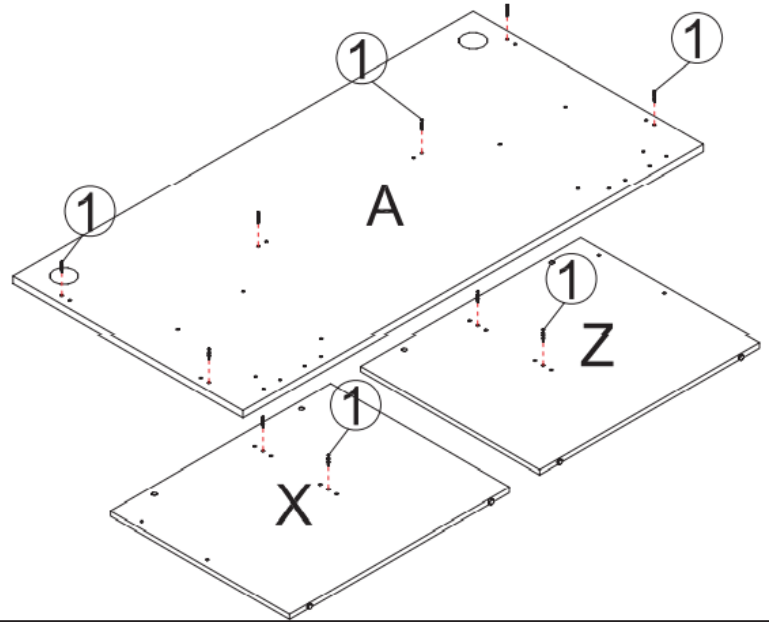

ASSEMBLY INSTRUCTIONS

Product Code: #06119

1200W x 600D