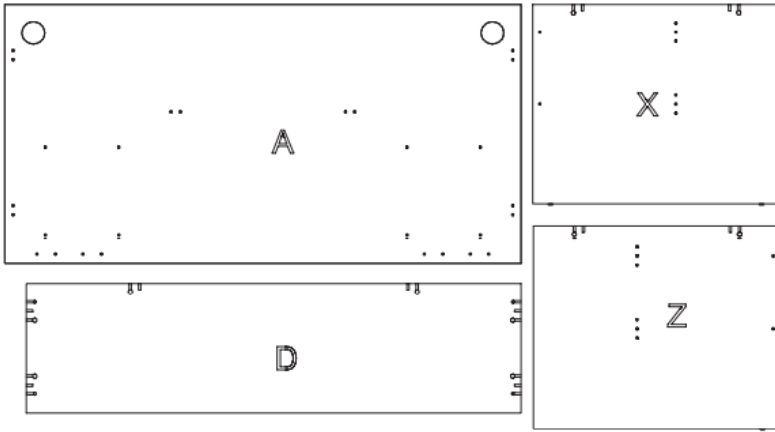

ASSEMBLY INSTRUCTIONS

Product Code: #06119

1200W x 600D