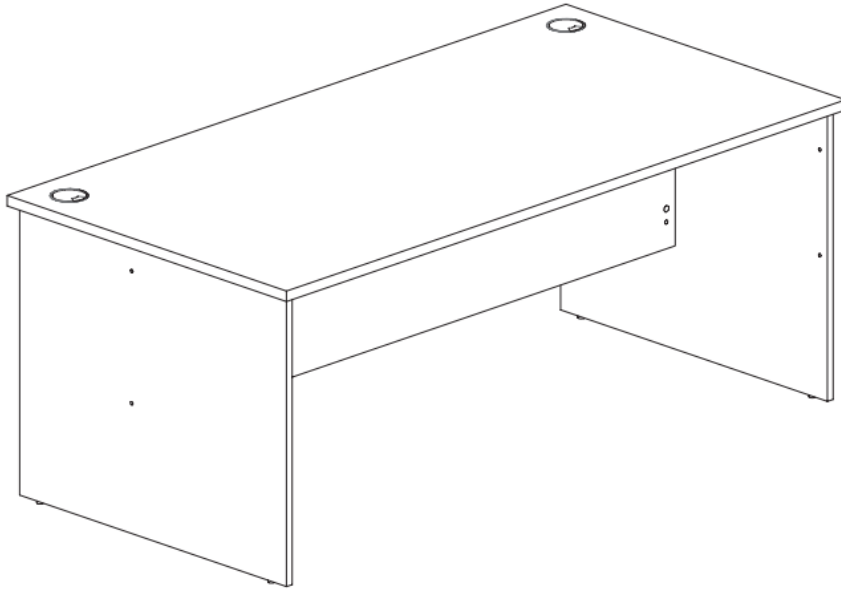

ASSEMBLY INSTRUCTIONS

Product Code: #06119

1200W x 600D