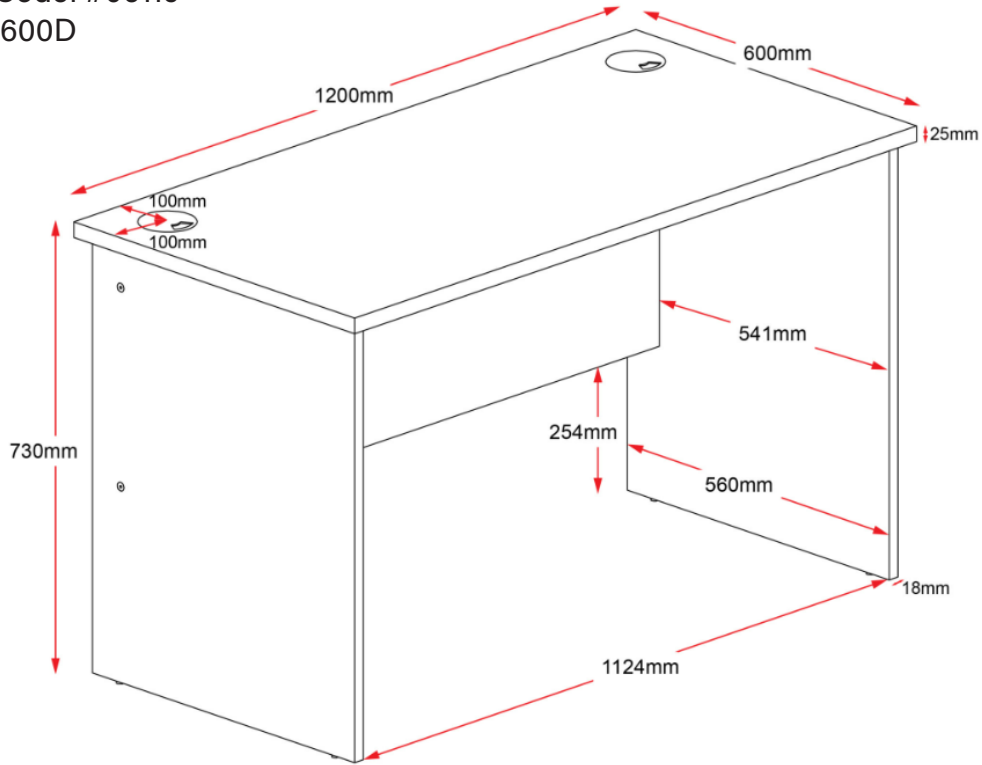

OASIS HOT DESK

Product Code: #06119
1200W x 600D