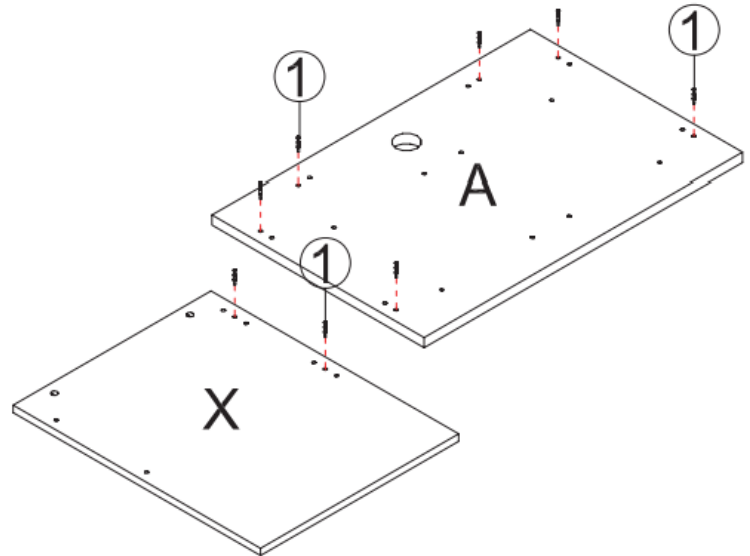

ASSEMBLY INSTRUCTIONS

Product Code: #06120

900W x 600D