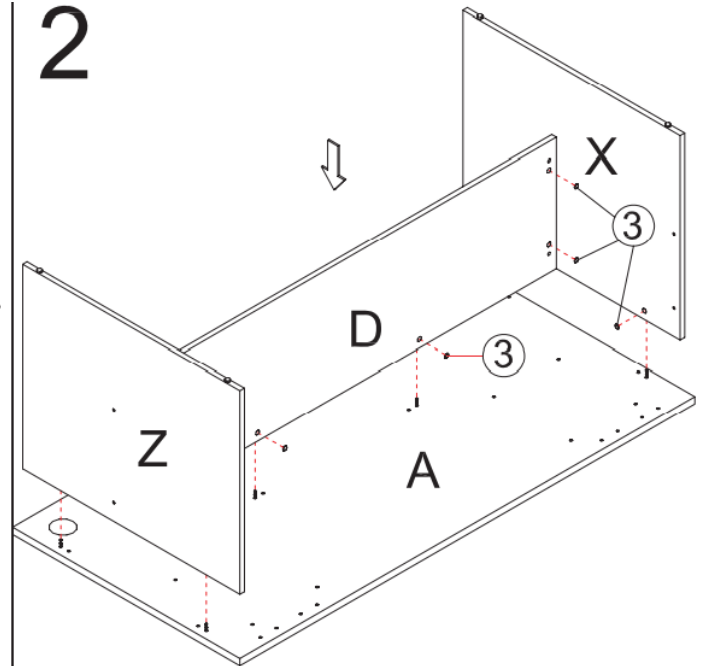

# ASSEMBLY INSTRUCTIONS

Product Code: #06119

1200W x 600D

1

2