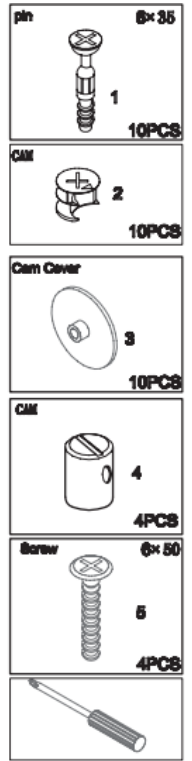

ASSEMBLY INSTRUCTIONS

Product Code: #06120

900W x 600D