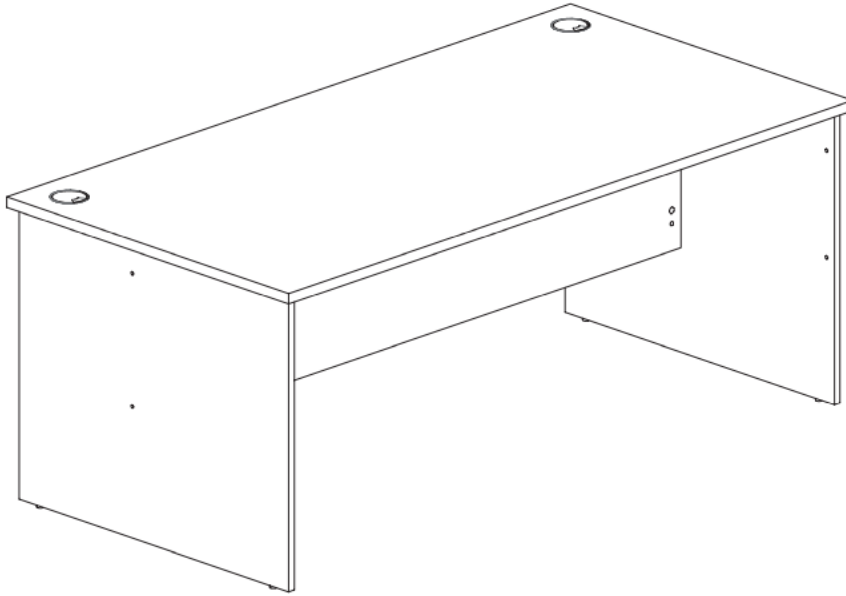

ASSEMBLY INSTRUCTIONS

Product Code: #06116
1800W x 900D