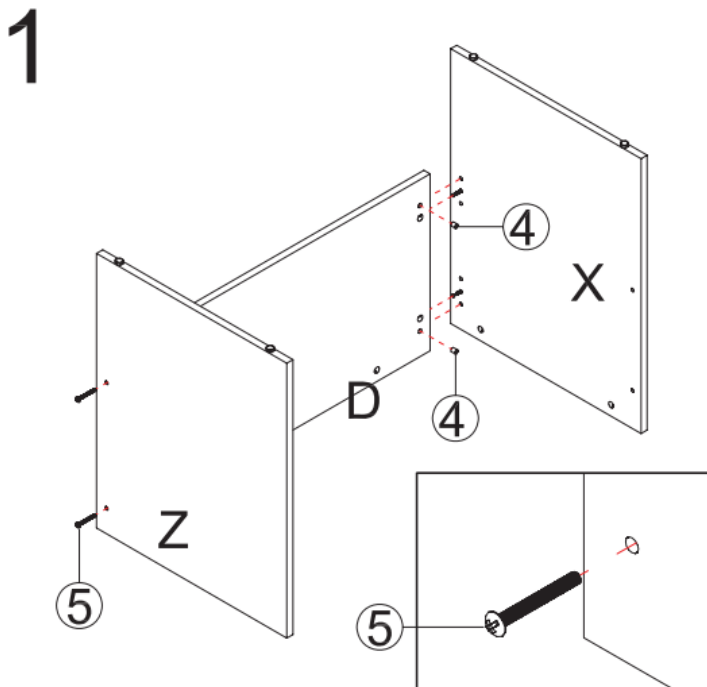

ASSEMBLY INSTRUCTIONS

Product Code: #06120

900W x 600D