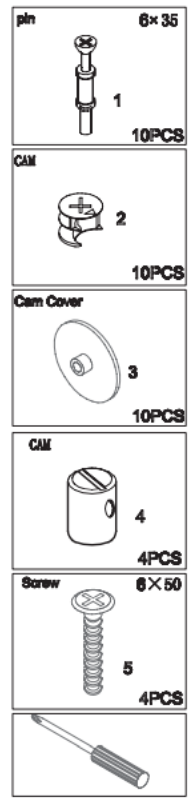

ASSEMBLY INSTRUCTIONS

Product Code: #06116
1800W x 900D