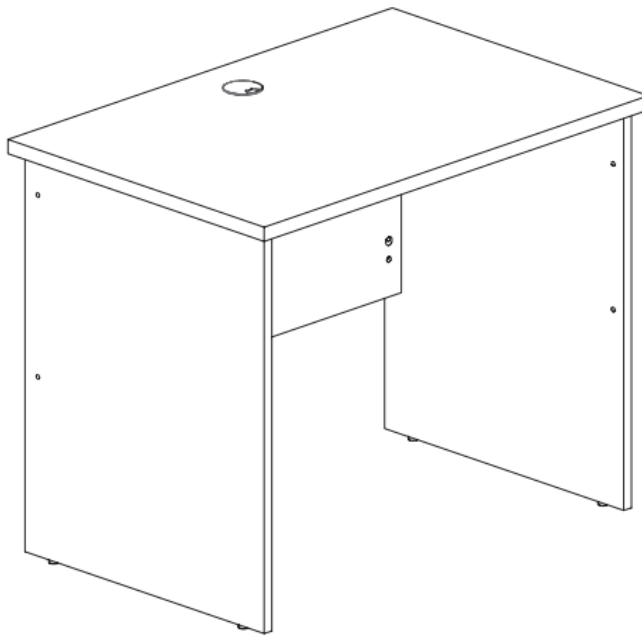

ASSEMBLY INSTRUCTIONS

Product Code: #06120

900W x 600D