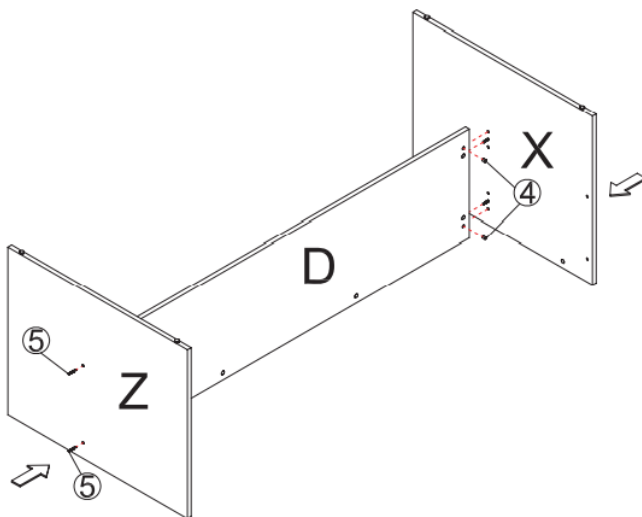

ASSEMBLY INSTRUCTIONS

Product Code: #06119

1200W x 600D

1

2