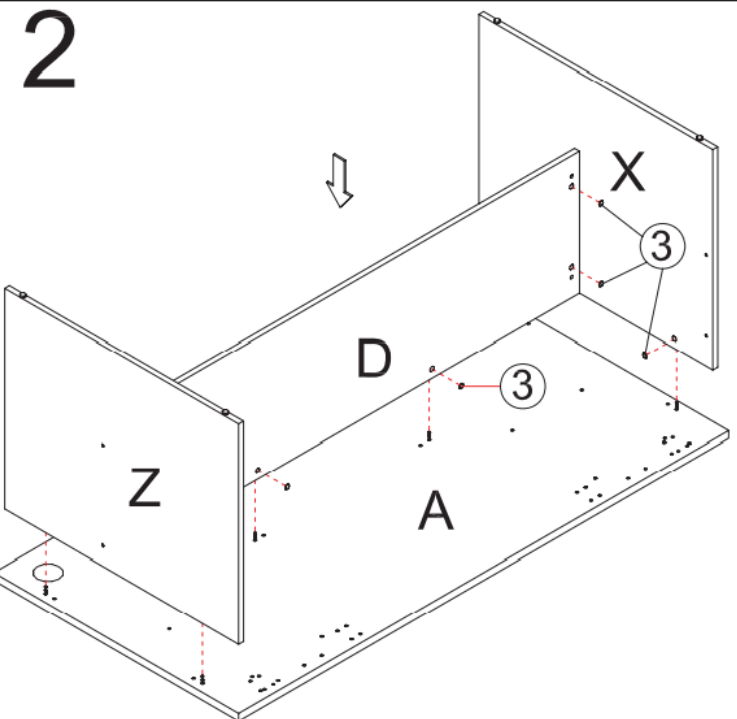

ASSEMBLY INSTRUCTIONS

Product Code: #06116
1800W x 900D