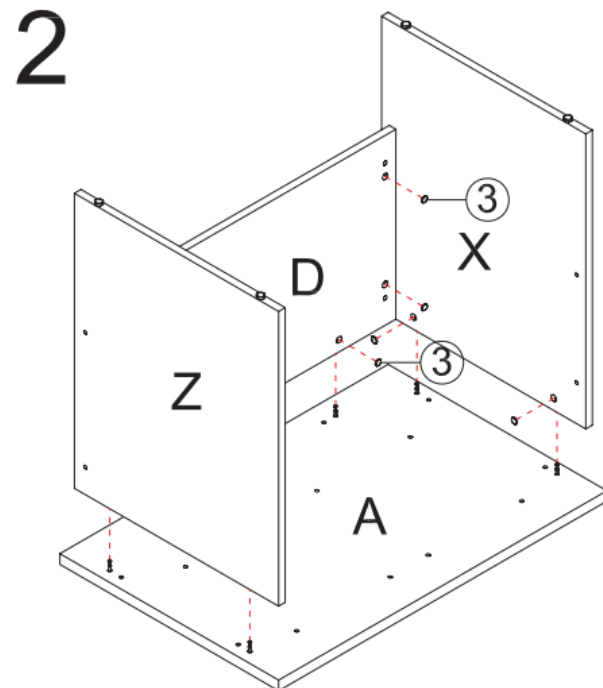

ASSEMBLY INSTRUCTIONS

Product Code: #06120

900W x 600D