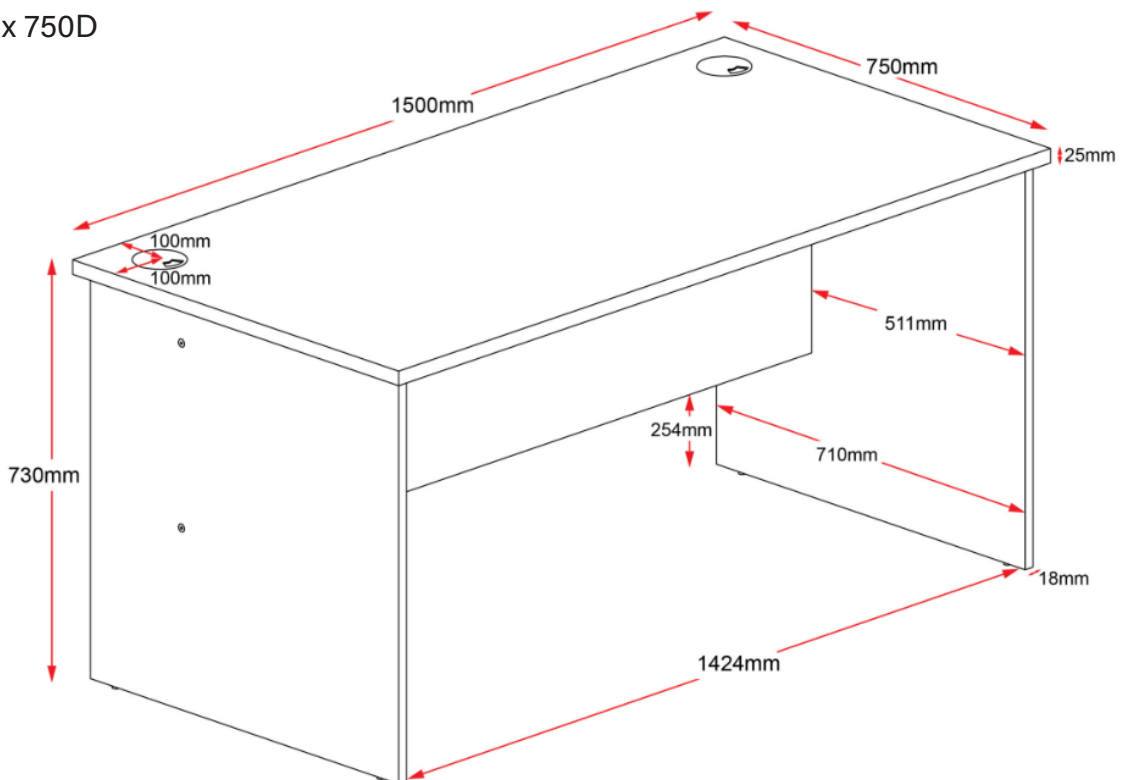

Product Code: #06118
1500W x 750D