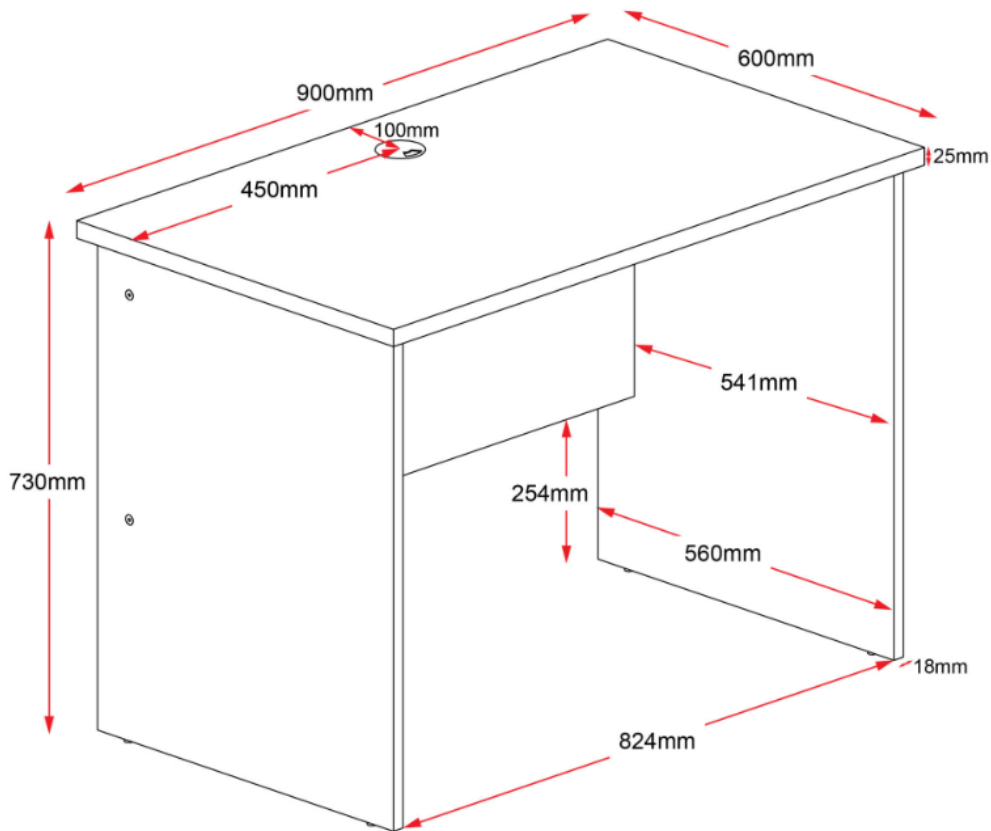

OASIS HOT DESK

Specifications:

- All Oasis Hot Desk styles are 730mm High
- Available in Two Colours
- This Hot Desk Range comes in 5 sizes
- Strong and Durable
- E0 Enviroboard

5 YEAR
warranty

Boxed Item - *Assembly Required*

Product Code: #06120
900W x 600D