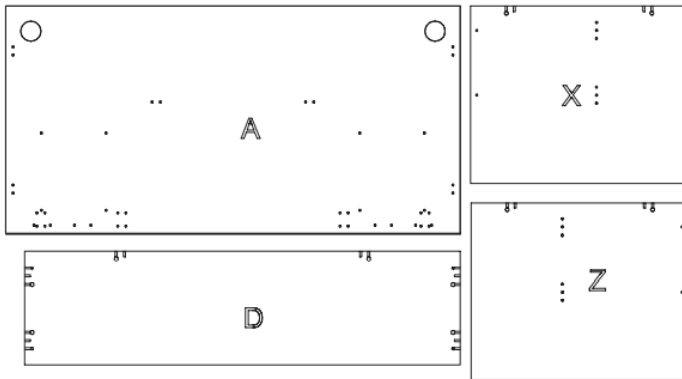

# ASSEMBLY INSTRUCTIONS

Product Code: #06116  
1800W x 900D