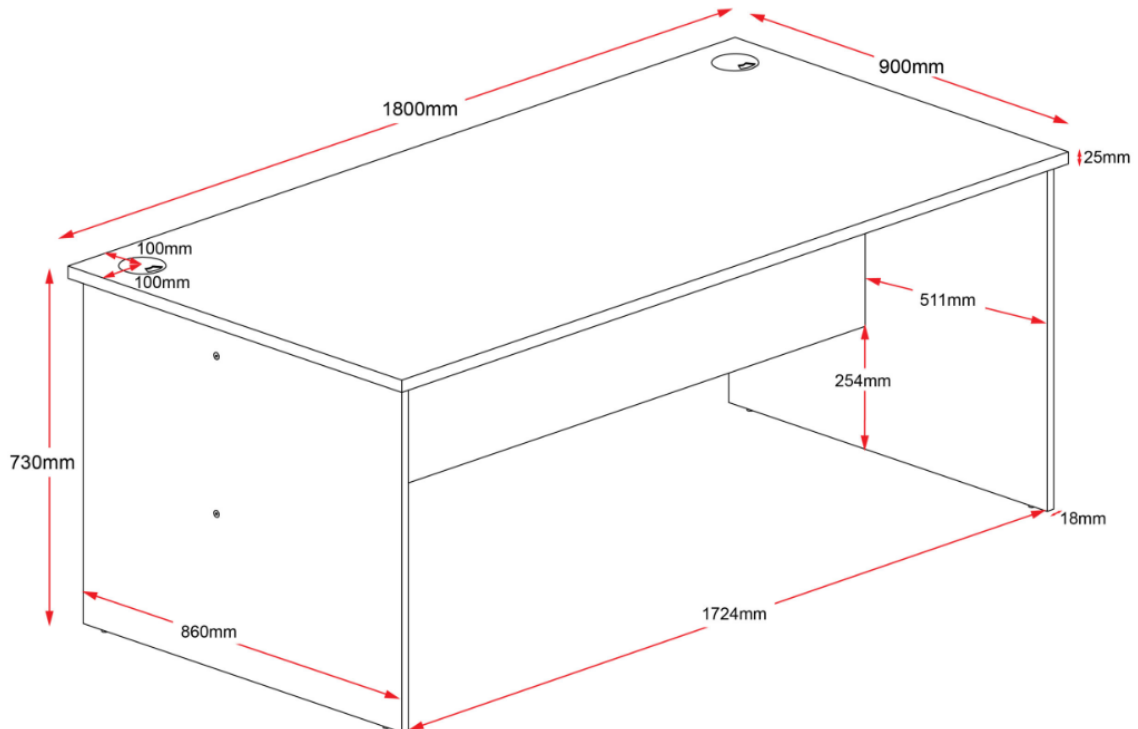

Product Code: #06116
1800W x 900D