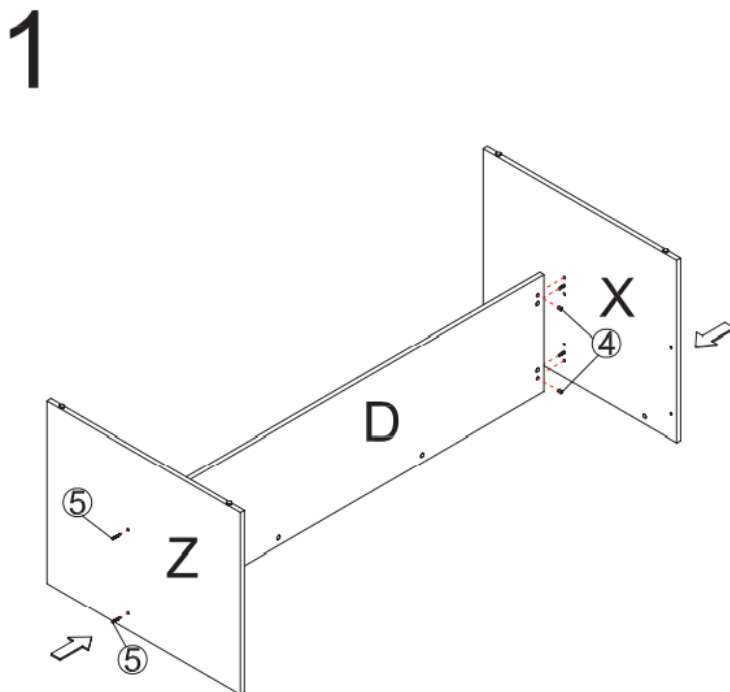

ASSEMBLY INSTRUCTIONS

Product Code: #06116
1800W x 900D