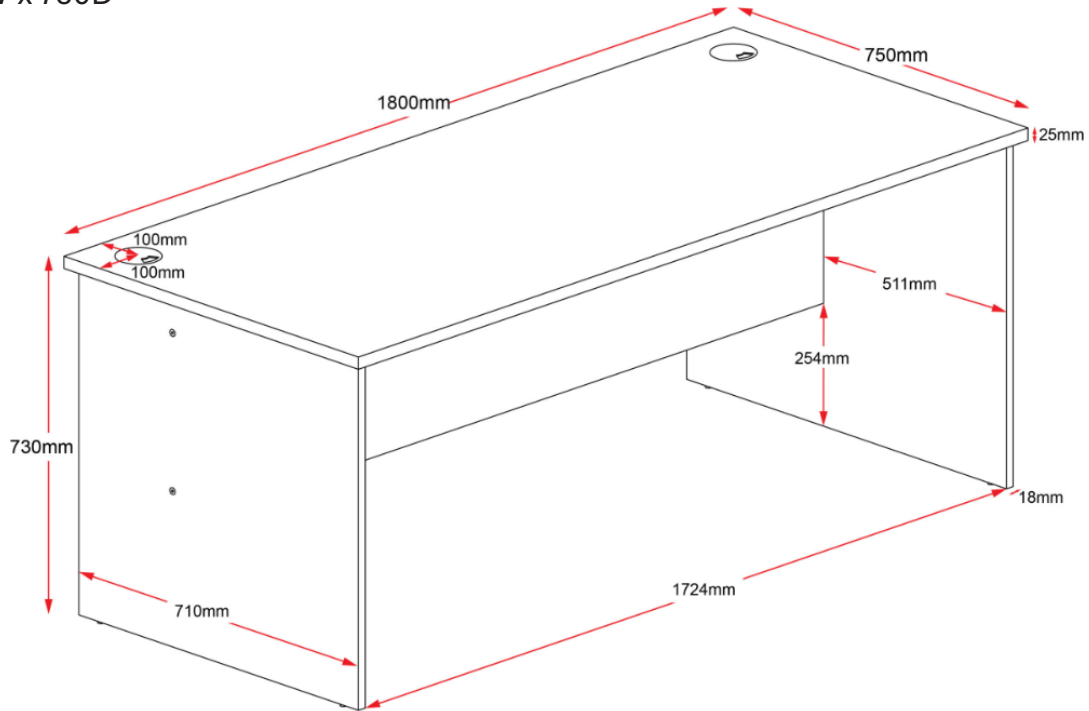

OASIS HOT DESK

Product Code: #06117
1800W x 750D