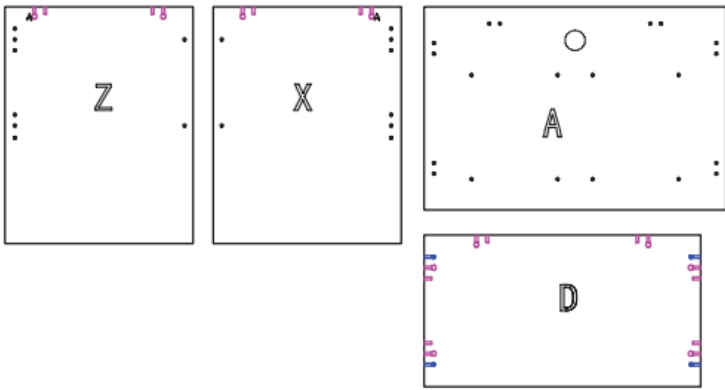

ASSEMBLY INSTRUCTIONS

Product Code: #06120

900W x 600D