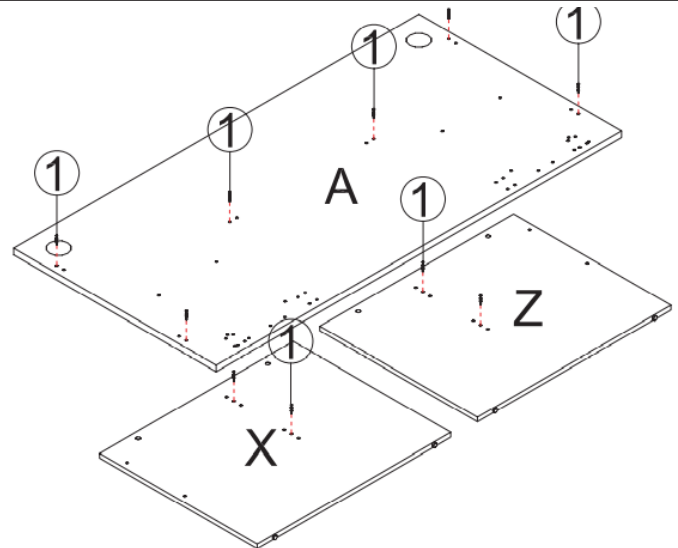

ASSEMBLY INSTRUCTIONS

Product Code: #06116
1800W x 900D