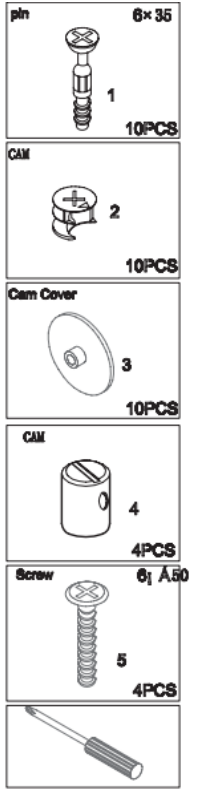

ASSEMBLY INSTRUCTIONS

Product Code: #06119

1200W x 600D