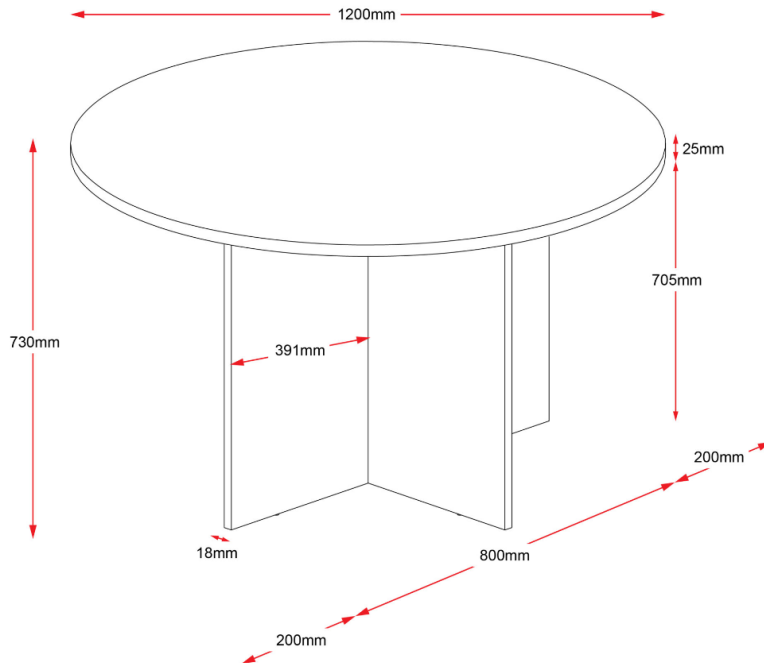

## OASIS ROUND TABLE - 730 HIGH

Specifications:

- Ironstone Base
- Strong Melamine Base
- E0 Rated Melamine Board

**5 YEAR**  
warranty

Boxed Item - *Assembly Required*

Product Code: #06161  
900 Round

Product Code: #06162  
1200 Round

## OASIS ROUND TABLE - 730 HIGH

Assembly Instructions:

Time Required: 25 minutes

Tools Required: Screwdriver, Electric Drill, Pencil, Measuring tape/Ruler

\*Tools are not included

Skills required:

*The Assembly Skill Rating is a 5-point system that shows the degree of effort needed in assembling a specific product. With 1 being easy for the average person and 5 requiring an expert. For most products, two persons are recommended*

# ASSEMBLY INSTRUCTIONS

OASIS ROUND TABLE - 730 HIGH

Product Code: #06161

900 Round

Product Code: #06162

1200 Round