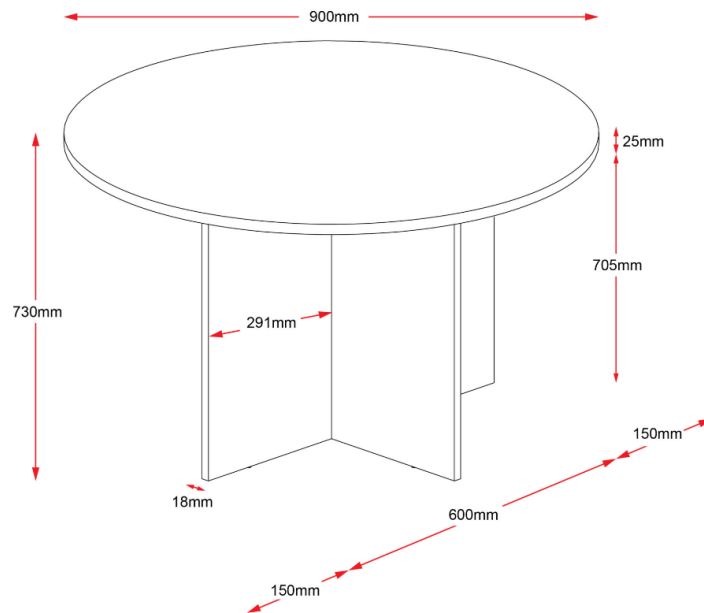

## OASIS ROUND TABLE - 730 HIGH

Specifications:

- Ironstone Base
- Strong Melamine Base
- E0 Rated Melamine Board

**5 YEAR**  
warranty

Boxed Item - *Assembly Required*

Product Code: #06161  
900 Round

Product Code: #06162  
1200 Round

## OASIS ROUND TABLE - 730 HIGH

Assembly Instructions:

Time Required: 25 minutes

Tools Required: Screwdriver, Electric Drill, Pencil, Measuring tape/Ruler

\*Tools are not included

Skills required:

*The Assembly Skill Rating is a 5-point system that shows the degree of effort needed in assembling a specific product. With 1 being easy for the average person and 5 requiring an expert. For most products, two persons are recommended*

# ASSEMBLY INSTRUCTIONS

OASIS ROUND TABLE - 730 HIGH

Product Code: #06161

900 Round

Product Code: #06162

1200 Round