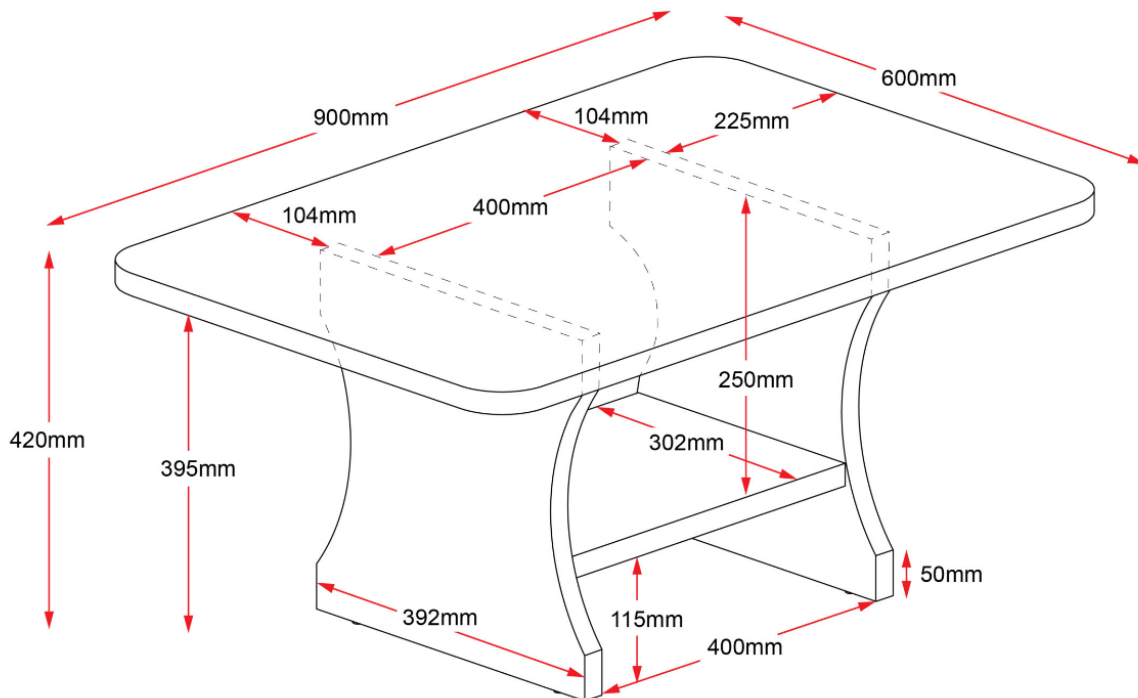

OASIS COFFEE TABLE WITH MAGAZINE SHELF

Specifications:

- The Oasis Coffee Table with Magazine shelf is constructed of 'E0 Environmentally Friendly Board'.
- Strong and durable and backed by a 5 year warranty.
- Robust Design
- 25mm Melamine Top
- 18mm Melamine Slides

5 YEAR
warranty

Boxed Item - Assembly Required

Product Code: #06169
900W x 600D x 425H

OASIS COFFEE TABLE WITH MAGAZINE SHELF

Assembly Instructions:

Time Required: 20minutes

Tools Required: Screwdriver, Electric Drill, Pencil, Measuring tape/Ruler